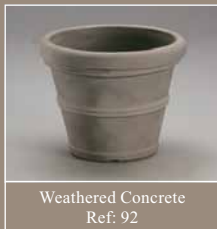

		dimensions				volume gals.	planter ref.#	saucer ref.#
								
A	Brunello Rolled-Rim 12" Planter	11.40"	6.50"	9.65"	9.25"	2.25	A2630XX	A9908XXT
B	Brunello Rolled-Rim 14" Planter	13.50"	8.00"	10.50"	10.75"	3.50	A2635XX	A9910XXT
C	Brunello Rolled-Rim 16" Planter	16.00"	9.50"	12.50"	12.50"	5.75	A2640XX	A9910XXT
D	Brunello Rolled-Rim 20" Planter	20.00"	12.00"	16.00"	16.00"	11.75	A2650XX	A9913XXT
E	Brunello Rolled-Rim 27" Planter	27.36"	16.00"	21.75"	21.50"	41.50	A2668XX	A9918XXT
F	 Brunello Rolled-Rim 31" Planter	31.50"	17.75"	26.50"	25.00"	44.50	A2680XX	A9985XXT
G	 Brunello Rolled-Rim 35" Planter	35.00"	20.25"	31.00"	28.75"	69.00	A2690XX	A9990XXT
H	 Brunello Rolled-Rim Wide Bottom Commercial 37" Planter	37.00"	24.25"	34.00"	28.75"	84.00	A2695XX	N/A
I	 Brunello Rolled-Rim Wide Bottom Commercial 44" Planter	44.00"	28.25"	40.25"	34.00"	139.25	A26110XX	N/A

 QUICK SHIP COLORS IN-STOCK: SHIPS IN 48 HOURS.

Please note that the 37" and 44" planters are only available in stock in the Weathered Terracotta, but can be special ordered in any of our finishes.

SPECIAL ORDER COLORS CONTACT US FOR LEAD TIMES AND HANDLING CHARGES.