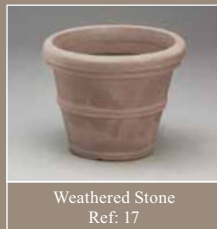

		dimensions				volume gals.	planter ref.#	saucer ref.#
								
A	Brunello Rolled-Rim 12" Planter	11.40"	6.50"	9.65"	9.25"	2.25	A2630XX	A9908XXT
B	Brunello Rolled-Rim 14" Planter	13.50"	8.00"	10.50"	10.75"	3.50	A2635XX	A9910XXT
C	Brunello Rolled-Rim 16" Planter	16.00"	9.50"	12.50"	12.50"	5.75	A2640XX	A9910XXT
D	Brunello Rolled-Rim 20" Planter	20.00"	12.00"	16.00"	16.00"	11.75	A2650XX	A9913XXT
E	Brunello Rolled-Rim 27" Planter	27.36"	16.00"	21.75"	21.50"	41.50	A2668XX	A9918XXT
F	 Brunello Rolled-Rim 31" Planter	31.50"	17.75"	26.50"	25.00"	44.50	A2680XX	A9985XXT
G	 Brunello Rolled-Rim 35" Planter	35.00"	20.25"	31.00"	28.75"	69.00	A2690XX	A9990XXT
H	 Brunello Rolled-Rim Wide Bottom Commercial 37" Planter	37.00"	24.25"	34.00"	28.75"	84.00	A2695XX	N/A
I	 Brunello Rolled-Rim Wide Bottom Commercial 44" Planter	44.00"	28.25"	40.25"	34.00"	139.25	A26110XX	N/A

 QUICK SHIP COLORS IN-STOCK: SHIPS IN 48 HOURS.

Please note that the 37" and 44" planters are only available in stock in the Weathered Terracotta, but can be special ordered in any of our finishes.

SPECIAL ORDER COLORS CONTACT US FOR LEAD TIMES AND HANDLING CHARGES.