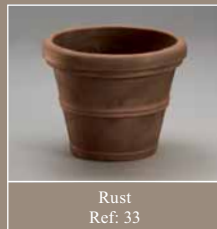

		dimensions				volume gals.	planter ref.#	saucer ref.#
								
A	Brunello Rolled-Rim 12" Planter	11.40"	6.50"	9.65"	9.25"	2.25	A2630XX	A9908XXT
B	Brunello Rolled-Rim 14" Planter	13.50"	8.00"	10.50"	10.75"	3.50	A2635XX	A9910XXT
C	Brunello Rolled-Rim 16" Planter	16.00"	9.50"	12.50"	12.50"	5.75	A2640XX	A9910XXT
D	Brunello Rolled-Rim 20" Planter	20.00"	12.00"	16.00"	16.00"	11.75	A2650XX	A9913XXT
E	Brunello Rolled-Rim 27" Planter	27.36"	16.00"	21.75"	21.50"	41.50	A2668XX	A9918XXT
F	 Brunello Rolled-Rim 31" Planter	31.50"	17.75"	26.50"	25.00"	44.50	A2680XX	A9985XXT
G	 Brunello Rolled-Rim 35" Planter	35.00"	20.25"	31.00"	28.75"	69.00	A2690XX	A9990XXT
H	 Brunello Rolled-Rim Wide Bottom Commercial 37" Planter	37.00"	24.25"	34.00"	28.75"	84.00	A2695XX	N/A
I	 Brunello Rolled-Rim Wide Bottom Commercial 44" Planter	44.00"	28.25"	40.25"	34.00"	139.25	A26110XX	N/A

 QUICK SHIP COLORS IN-STOCK: SHIPS IN 48 HOURS.

Please note that the 37" and 44" planters are only available in stock in the Weathered Terracotta, but can be special ordered in any of our finishes.

SPECIAL ORDER COLORS CONTACT US FOR LEAD TIMES AND HANDLING CHARGES.